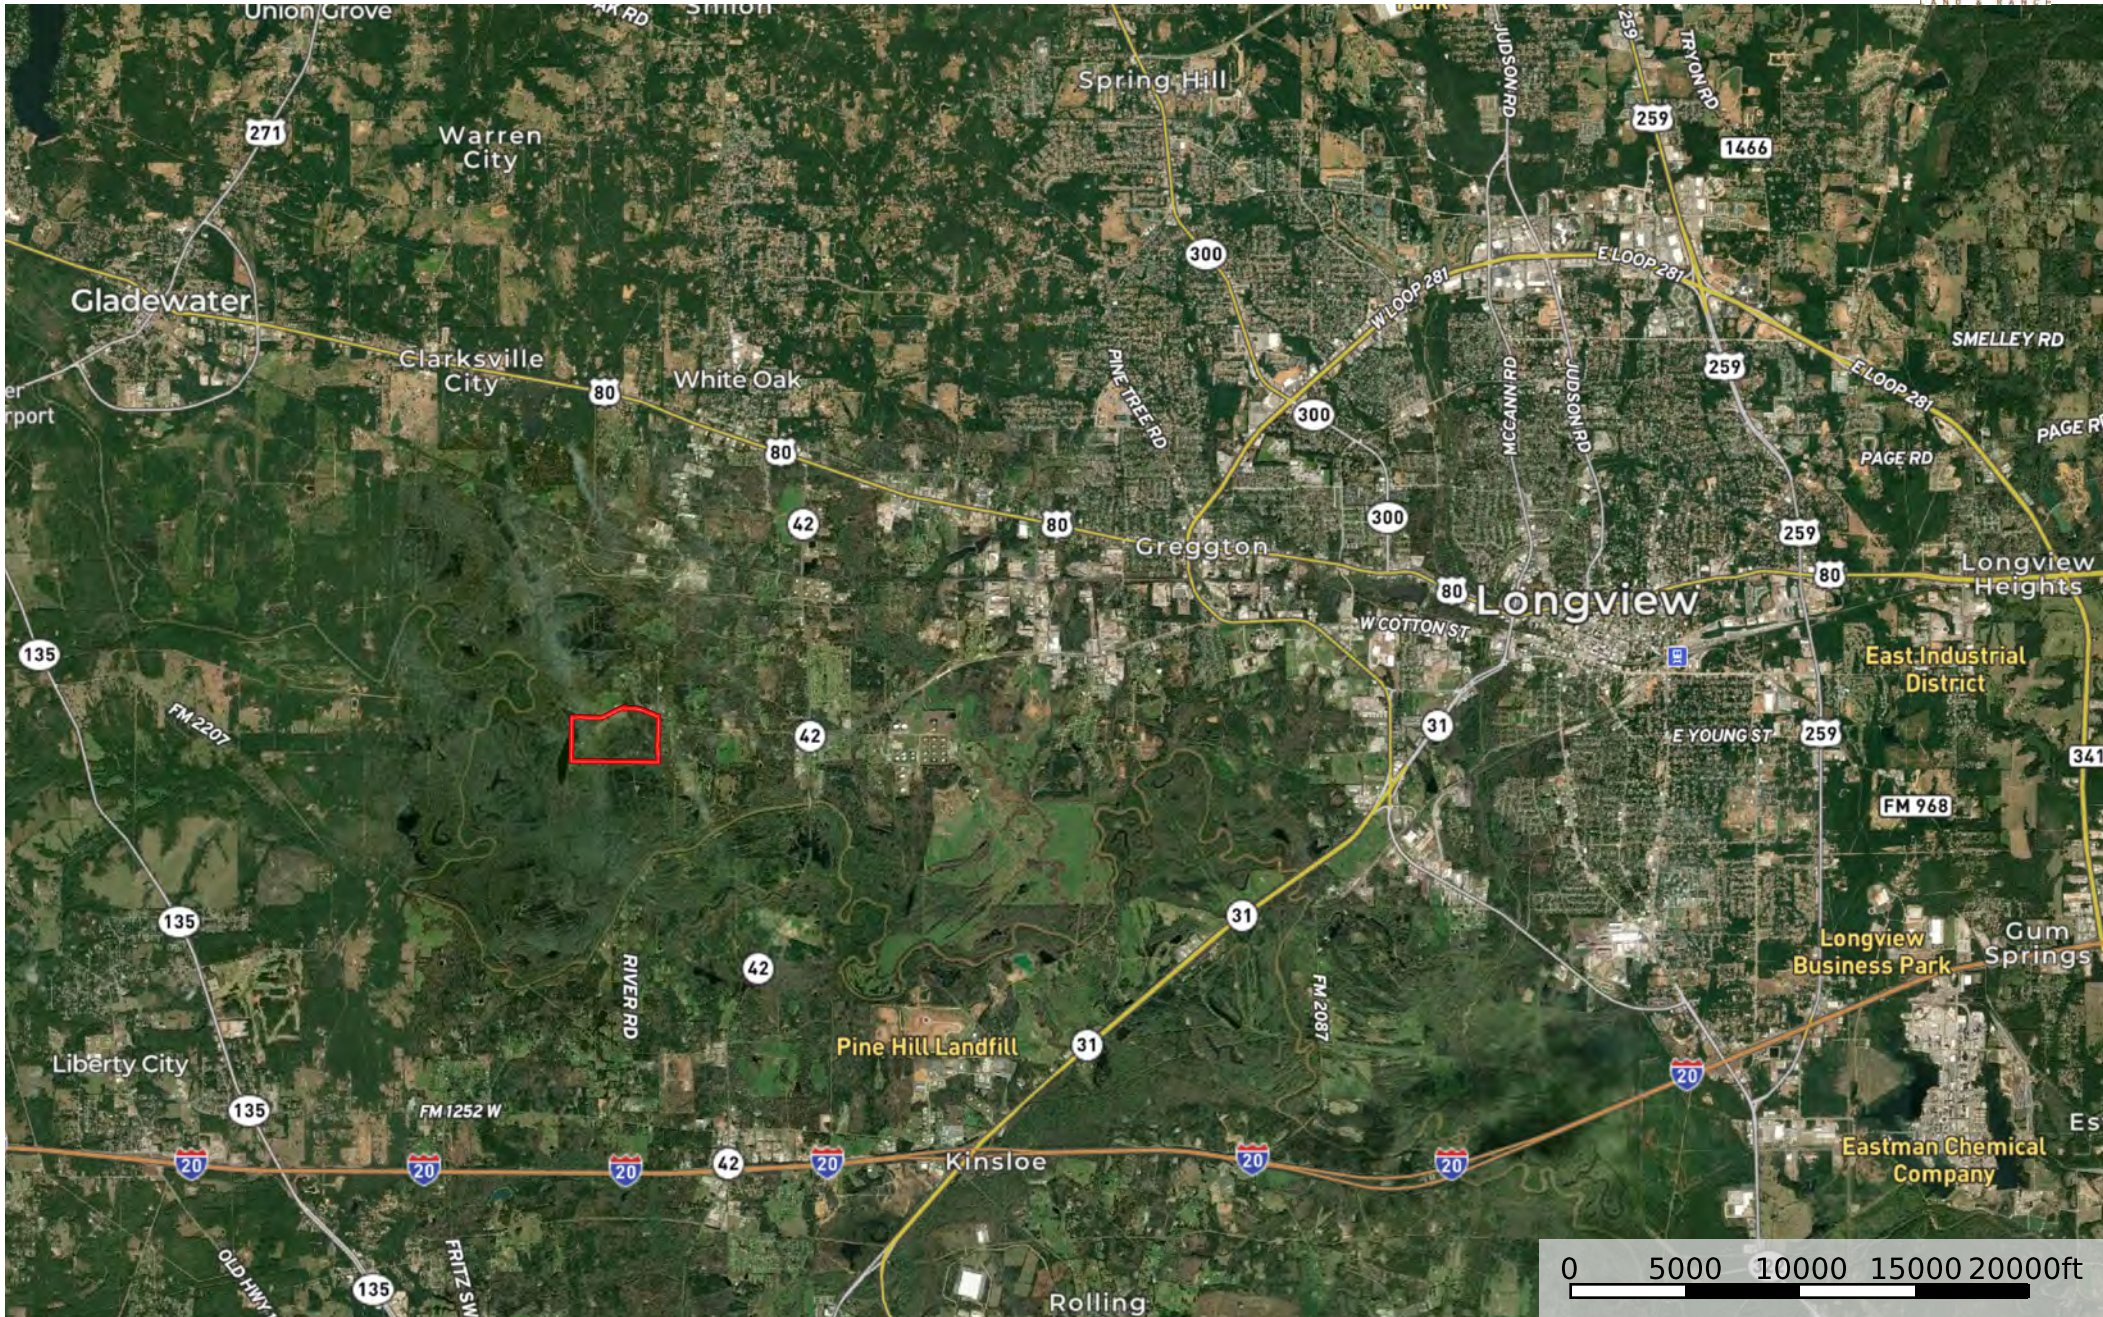

Merrill Lake Ranch I White Oak, Gregg County, TX

185+/- Acres

 Boundary